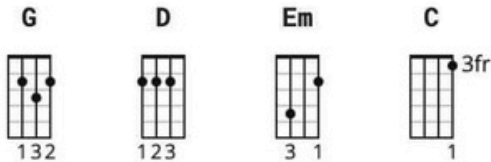

THE BEATLES

LET IT BE

[Intro]

G D Em C G D C // G

[Verse]

G D Em C
When I find myself in times of trouble mother Mary comes to me
G D C // G
Speaking words of wisdom, let it be,
G D Em C
And in my hour of darkness she is standing right in front of me
G D C // G
Speaking words of wisdom, let it be,

[Chorus]

Em D C G
Let it be, Let it be, Let it be, Let it be
D C // G
Whisper words of wisdom, let it be

[Verse]

G D Em C
And when the broken hearted people living in the world agree
G D C // G
There will be an answer, let it be
G D Em C
For though they may be parted there is still a chance that they will see
G D C // G
There will be an answer, let it be

[Solo]

G D Em C G D C / / G

[Chorus]

Em D C G
 Let it be, Let it be, Let it be, Let it be
 D C / / G
 Whisper words of wisdom, let it be
 G D Em C
 And when the night is cloudy, there is still a light that shines on me
 G D C / / G
 Shine until tomorrow, let it be
 G D Em C
 I wake up to the sound of music mother Mary comes to me
 G D C / / G
 Speaking words of wisdom, let it be
 Em D C G
 Let it be, Let it be, Let it be, Let it be
 D C / / G
 There will be an answer, let it be
 (one stroke) Em D C G
 Let it be, Let it be, Let it be, Let it be
 / / / D C / / G
 Whisper words of wisdom, let it be