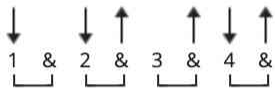

Stand By Me Ukulele by Ben E. King

CHORDS

STRUMMING

ENTIRE SONG 120 bpm

[Intro]

G Em C D G

[Verse 1]

G
When the night has come
Em
And the land is dark
C D G
And the moon is the only light we'll see
G
No, I won't be afraid,
Em
No, I won't be afraid
C D G
Just as long as you stand, stand by me.