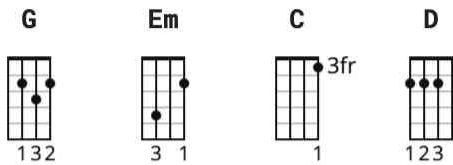

Stand By Me Ukulele by Ben E. King

CHORDS

STRUMMING

ENTIRE SONG 120 bpm

[Intro]

G Em C D G

[Verse 1]

G
When the night has come
Em
And the land is dark
C D G
And the moon is the only light we'll see
G
No, I won't be afraid,
Em
No, I won't be afraid
C D G
Just as long as you stand, stand by me.

[Chorus]

G
So, darling, darling, stand by me,
Em
Oh, stand by me.
C D G
Oh, stand, stand by me, stand by me.

[Verse 2]

G
If the sky that we look upon
Em
Should tumble and fall
C D G
Or the mountain should crumble to the sea,
G
I won't cry, I won't cry,
Em
No, I won't shed a tear

G **Em** **C** **D** **G**

[Chorus]

G
Darling, darling, stand by me

Em
Oh, stand by me

C **D** **G**
Oh, stand now, stand by me, stand by me.

Whenever you're in trouble

G
Won't you stand by me

Em
Oh, stand by me