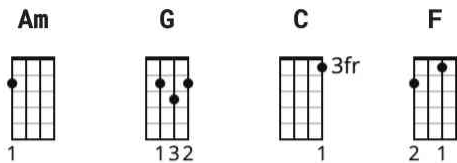

Riptide Ukulele by Vance Joy

CHORDS

STRUMMING

INTRO / VERSE 102 bpm

CHORUS 102 bpm

[Intro]

Am G C

Am G C

[Solo]

A|-----|
E|----0-3-----| x4
C|-2h4-----0-4---|
G|-----| h = hammer on

[Bridge]

Am G
I just wanna, I just wanna know
C F
If you're gonna, if you're gonna stay
Am G
I just gotta, I just gotta know
C F
I can't have it, I can't have it any other way

Am G C
In my throat, 'cause you're gonna sing the words wrong

Am G C
Lady, running down to the riptide, taken away

Am G C
To the dark side, I wanna be your left hand man

Am G C
I love you when you're singing that song, and I got a lump