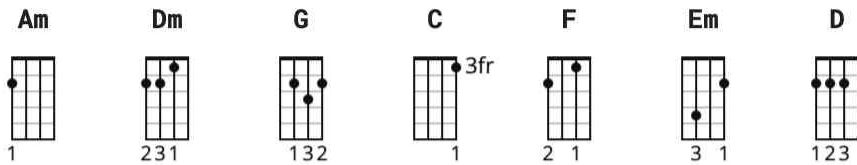

Fly Me To The Moon Ukulele by Frank Sinatra

CHORDS

[Intro]

Am Dm G C
F Dm Em Am

[Verse]

Am Dm
Fly me to the moon
G C
Let me play among the stars
F Dm
And let me see what spring is like
Em Am
On a-Jupiter and Mars
Dm G C Am
In other words, hold my hand
Dm G C Em
In other words, baby, kiss me

[Instrumental]

Am D G C
F D Em Am

[Chorus 1]

Am Dm
Fill my heart with song
G C
And let me sing forevermore
F Dm
You are all I long for
Em Am
All I worship and adore
Dm G C Am
In other words, please be true
Dm G C
In other words, I love you

[Instrumental]

Am Dm G C
F Dm Em Am

[Chorus 2]

Am **Dm**
Fill my heart with song
 G **C**
Let me sing forevermore
F **Dm**
You are all I long for
 Em **Am**
All I worship and adore
Dm **G** **C** **Am**
In other words, please be true
 Dm **Dm**
In other words, in other words
G
I love
C
You