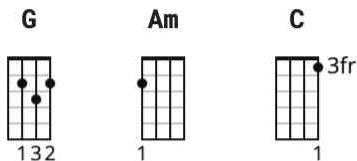

Dont Worry Be Happy Ukulele by Bobby McFerrin

CHORDS

STRUMMING

138 bpm

[INTRO]

G Am C G x2

[VERSE]

G

Here's a little song I wrote

Am

You might want to sing it note for note

C

G

Don't worry, be happy.

G

In every life we have some trouble

G Am
C G
Don't worry, be happy.

[3rd VERSE]

G
Ain't got no cash, ain't got no style

Am
Ain't got no gal to make you smile

C G
Don't worry, be happy.

G
'Cause when you worry your face will frown

Am
And that will bring everybody down