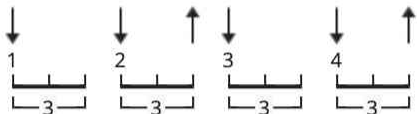

Dont Worry Be Happy Ukulele by Bobby McFerrin

CHORDS

STRUMMING

138 bpm

[INTRO]

G Am C G x2

[VERSE]

G